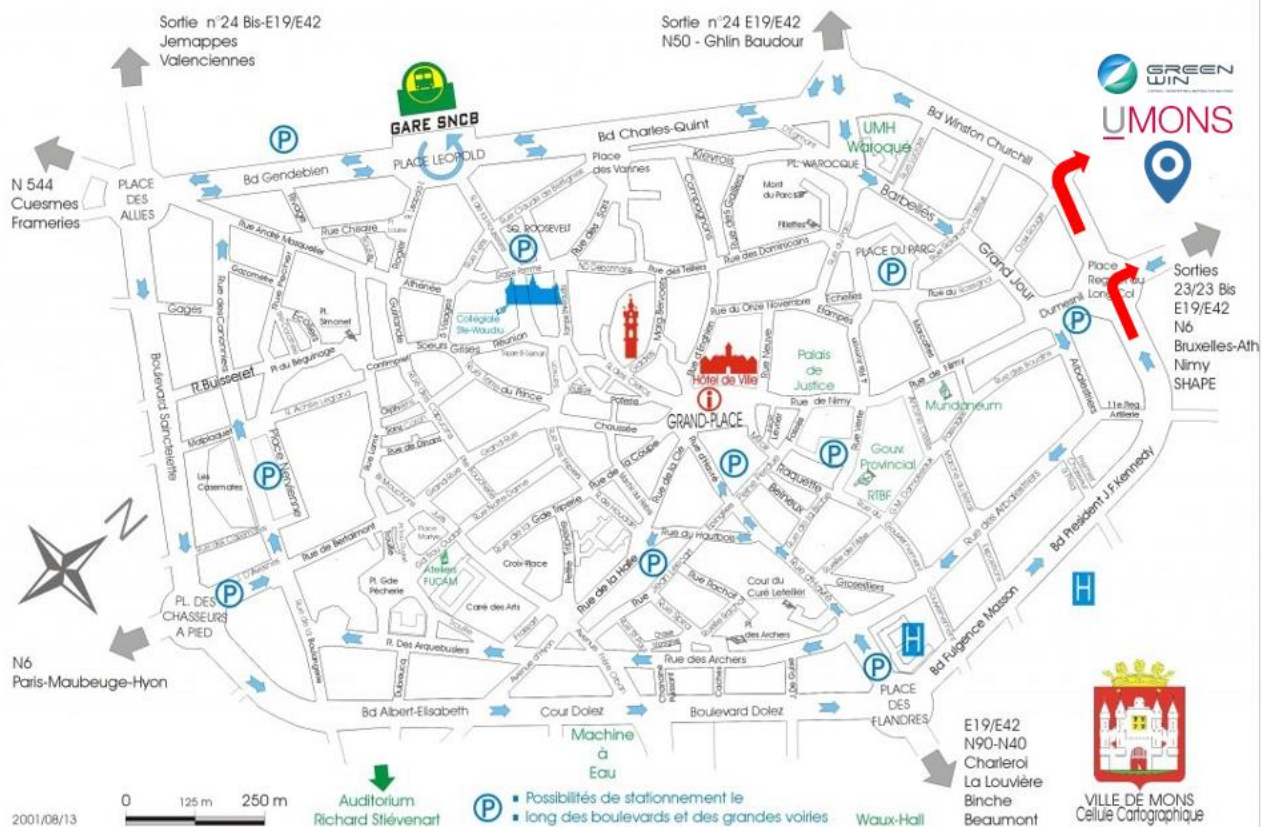

Access Faculty:

By Car:

Highway Paris-Brussels (E19-E42): exit 23bis or 24

By train:

The faculty is about 15 minutes' walk from Mons train station.

See timetable: www.belgianrail.be/fr

By Bus:

The UMONS campus is located on the outskirts of the city centre and is accessible by bus lines:

15 – Direction: Casteau - Stop "Chemin de la procession".

16 – Direction: Nimy - Stop "Chemin de la procession".

Start: Place Léopold (on the right leaving the prefabricated station)

See timetable: www.belgianrail.be/fr

Parc Verlaine

Bruxelles
Charleroi
Paris

Boulevard Winston Churchill

Avenue du Champ de Mars

Ath. Royal Barvoets

Ecole Sociale

Avenue du Champ de Mars

Mons

Avenue Maistriau

Nimy

BUS

Campus des Sciences et de la Médecine